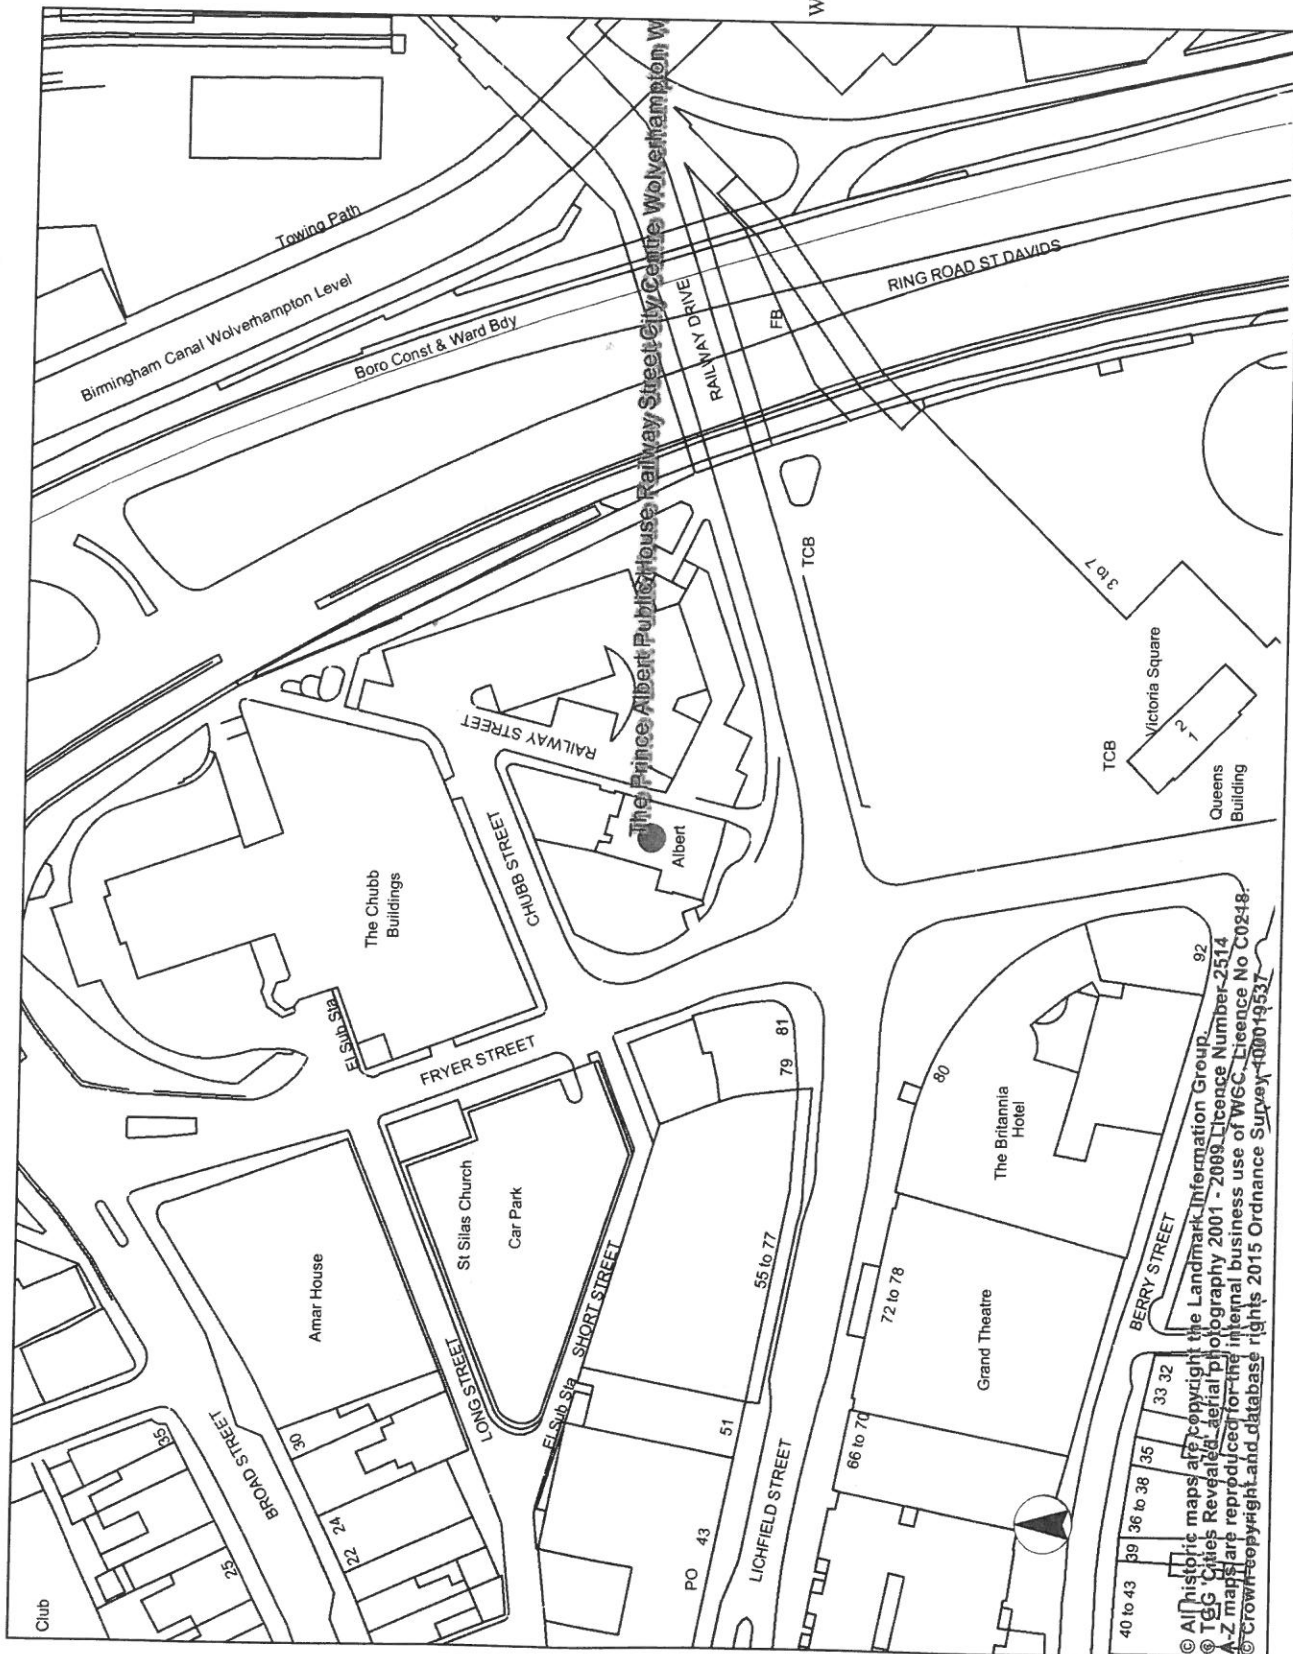

Prince Albert
Railway Street

Wolverhampton City Council
Asset Management
Civic Centre
St Peters Square
Wolverhampton
WV1 1RL

Plan Produced
8.7.2015
Scale 1:1,250

IMAGINE - Powered by

© All historic maps are copyright the Landmark Information Group.
 © TGG Cities Revealed aerial photography 2001 - 2009. Licence Number-2514
 A-Z maps are reproduced for internal business use of WGC. Licence No C0218.
 © Crown copyright and database rights 2015 Ordnance Survey 1000149537